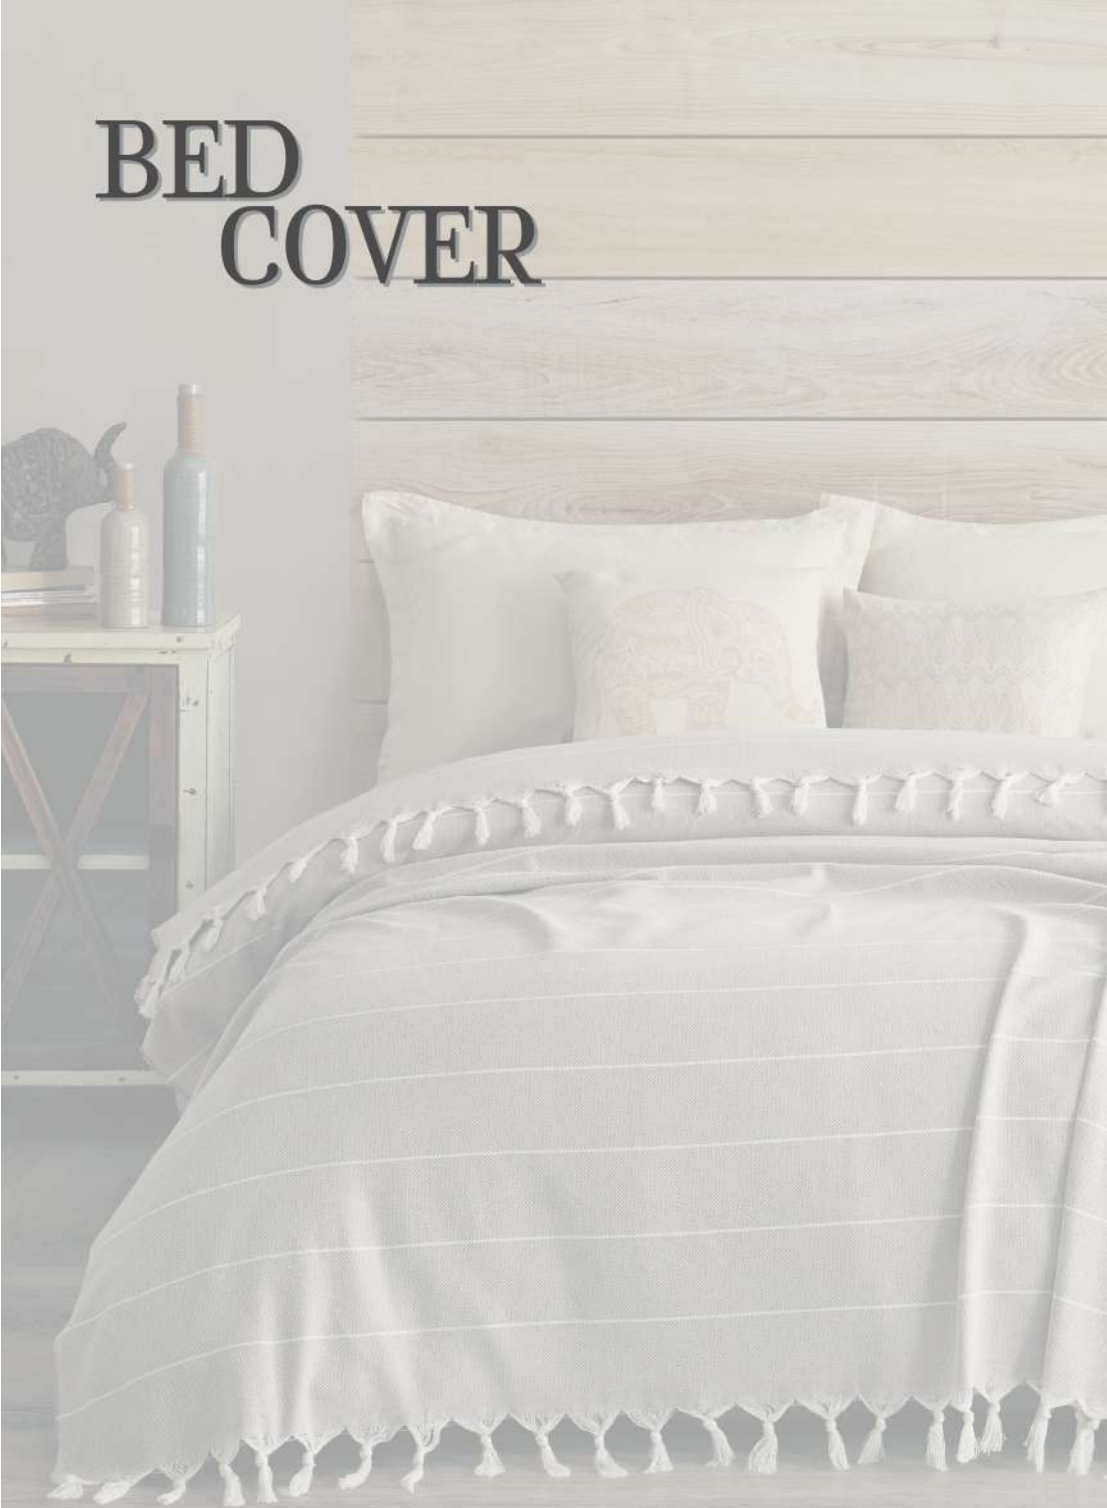

# BED COVER

BAKLAVA DİLİM YATAK ÖRTÜSÜ ( BAKLAVA PATTERN BED COVER)  
200 x 230 cm  
KOD/ CODE : 39F2401

BAMBU YATAK ÖRTÜSÜ ( BAMBOO BED COVER)  
200 x 230 cm  
KOD/ CODE : 40F2401

YASTIK - YASTIK ALEZİ ( PILLOW-PILLOW MATTRESS)  
50 x 70 cm  
KOD/ CODE : 41F2401